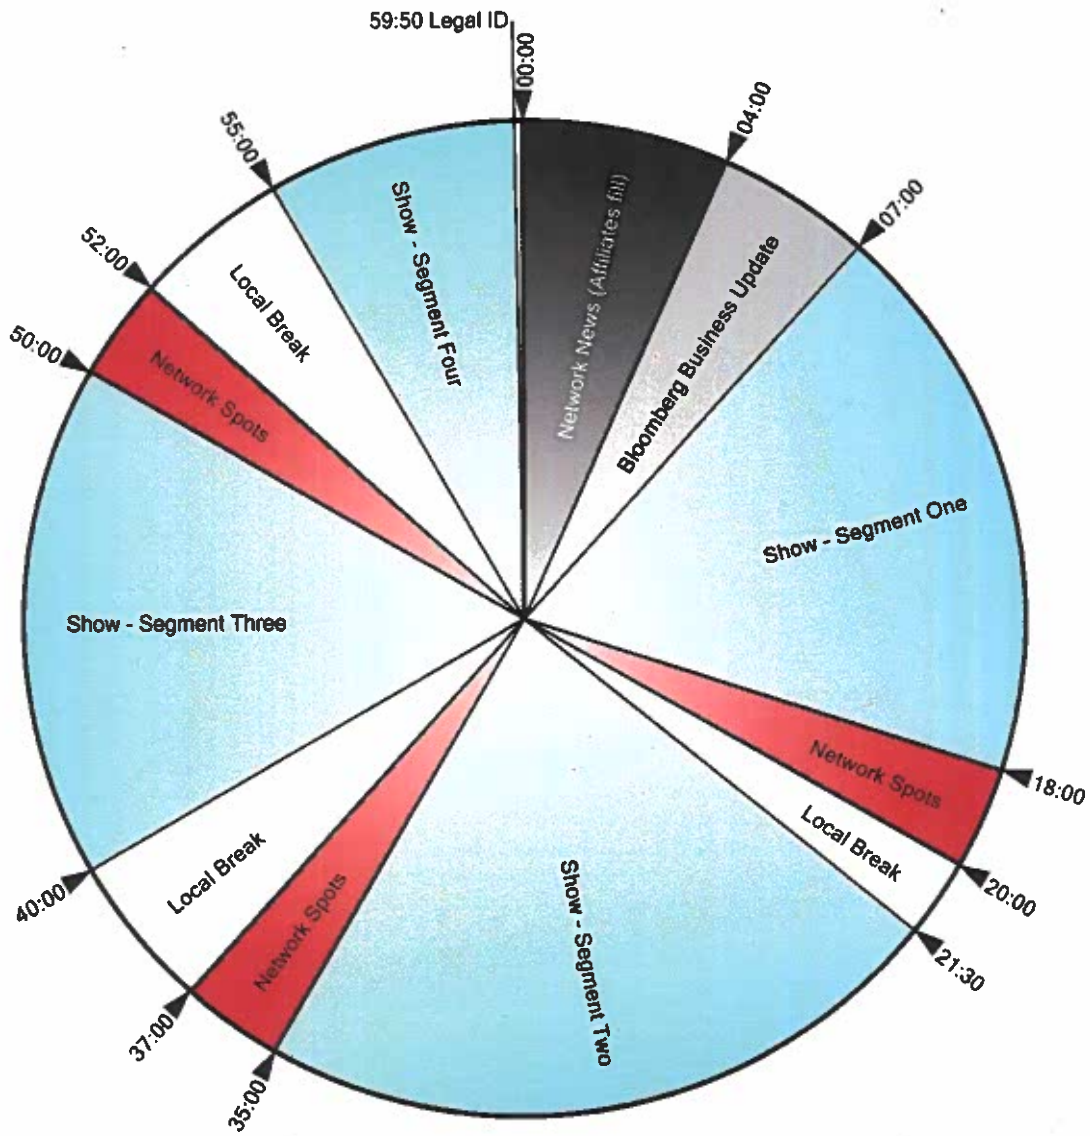

# Blue Clock (Live)

(Note: Add 7 seconds to all times to account for 7-second delay.)

Exception: Weekday 3pm ET hour begins 2:59:40pm

Exception: Weekday 4pm ET hour begins 3:58:00pm

**Bloomberg  
Radio**

# Blue Clock (Rec.)

(Note: Add 7 seconds to all times to account for 7-second delay.)

Affiliates can air commercials, local newscasts, or other content :00:00-:07:00

Affiliates can optionally air Bloomberg newscast :04:00-:07:00

# Red Clock

(Note: Add 7 seconds to all times to account for 7-second delay.)

(Clock identical to "Blue Clock (Live)" except show segment that begins at :21:30 runs 30-seconds longer, and break that follows is 30-seconds shorter.)

# Green Clock

(Note: Add 7 seconds to all times to account for 7-second delay.)

**Bloomberg  
Radio**