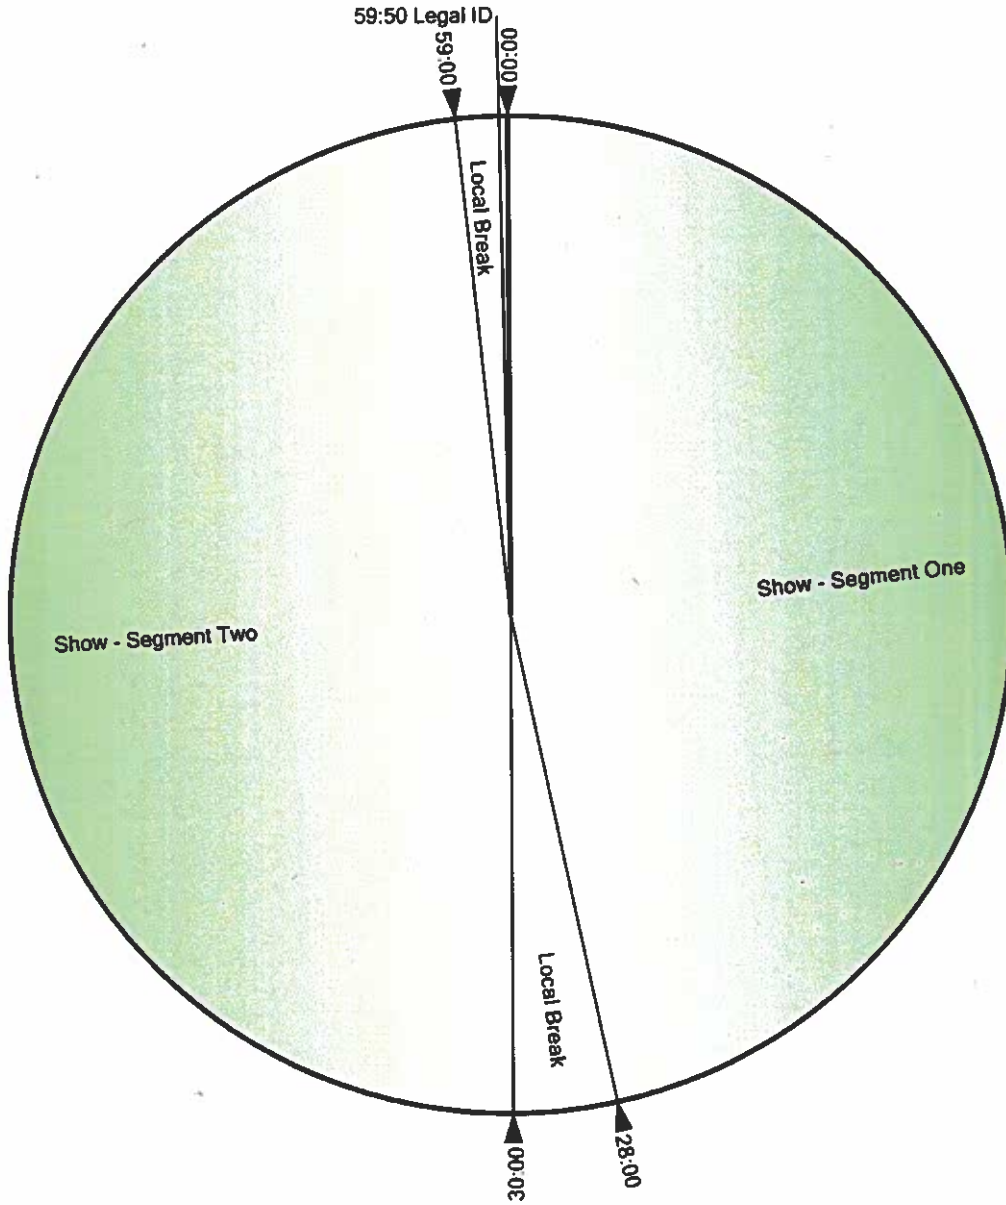

# Red Clock

(Note: Add 7 seconds to all times to account for 7-second delay.)

(Clock identical to "Blue Clock (Live)" except show segment that begins at :21:30 runs 30-seconds longer, and break that follows is 30-seconds shorter.)

# Black Clock

(Note: Add 7 seconds to all times to account for 7-second delay.)

(Exception: 7 AM ET hour begins at 6:59:40, preceded by Legal ID at 6:59:30)

**Bloomberg  
Radio**

# Green Clock

(Note: Add 7 seconds to all times to account for 7-second delay.)

**Bloomberg  
Radio**