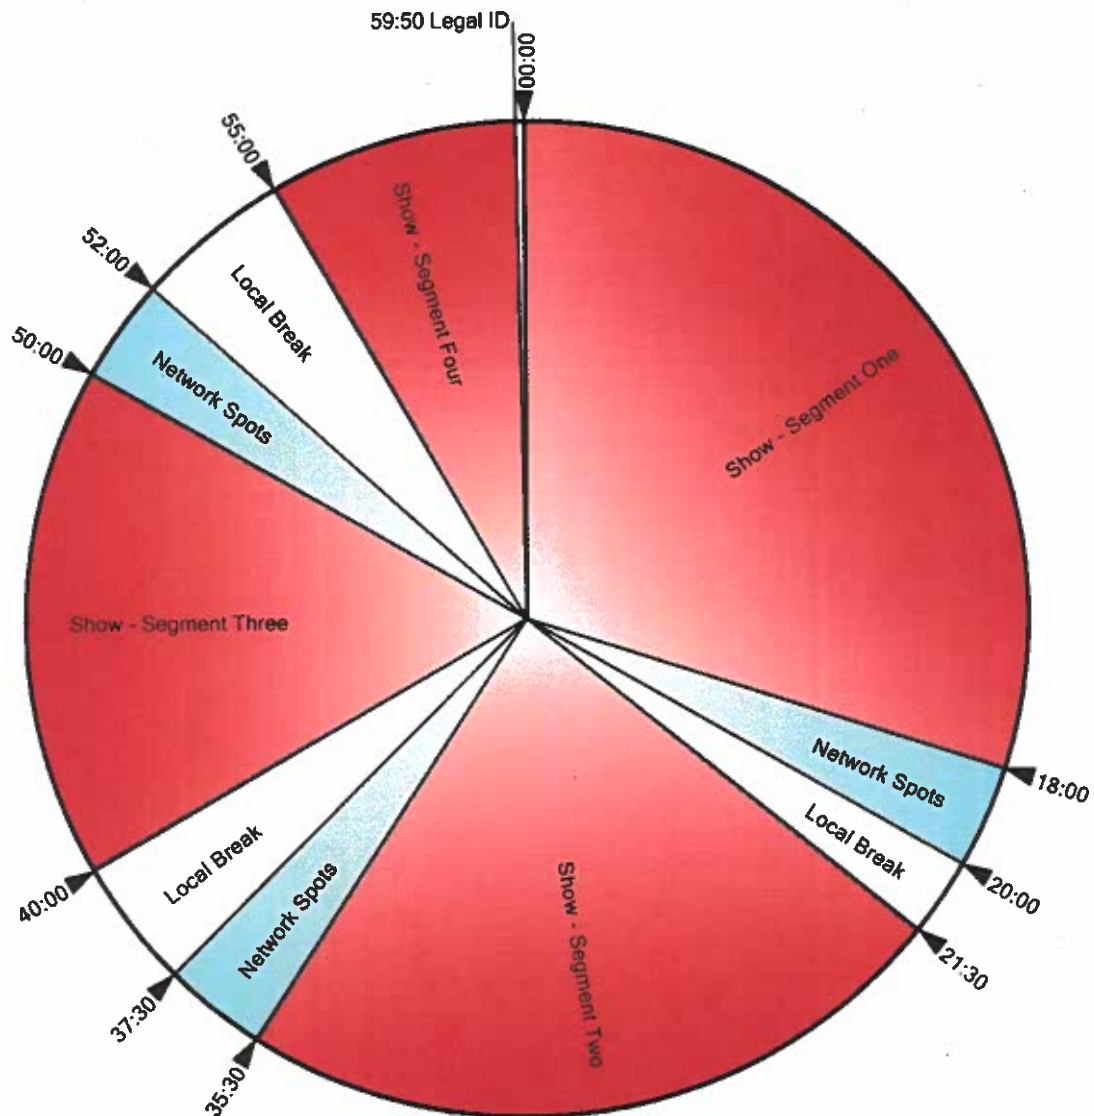

# Blue Clock (Live)

(Note: Add 7 seconds to all times to account for 7-second delay.)

Exception: Weekday 3pm ET hour begins 2:59:40pm

Exception: Weekday 4pm ET hour begins 3:58:00pm

**Bloomberg  
Radio**

# Blue Clock (Rec.)

(Note: Add 7 seconds to all times to account for 7-second delay.)

Affiliates can air commercials, local newscasts, or other content :00:00-:07:00

Affiliates can optionally air Bloomberg newscast :04:00-:07:00

**Bloomberg  
Radio**

# Red Clock

(Note: Add 7 seconds to all times to account for 7-second delay.)

(Clock identical to "Blue Clock (Live)" except show segment that begins at :21:30 runs 30-seconds longer, and break that follows is 30-seconds shorter.)