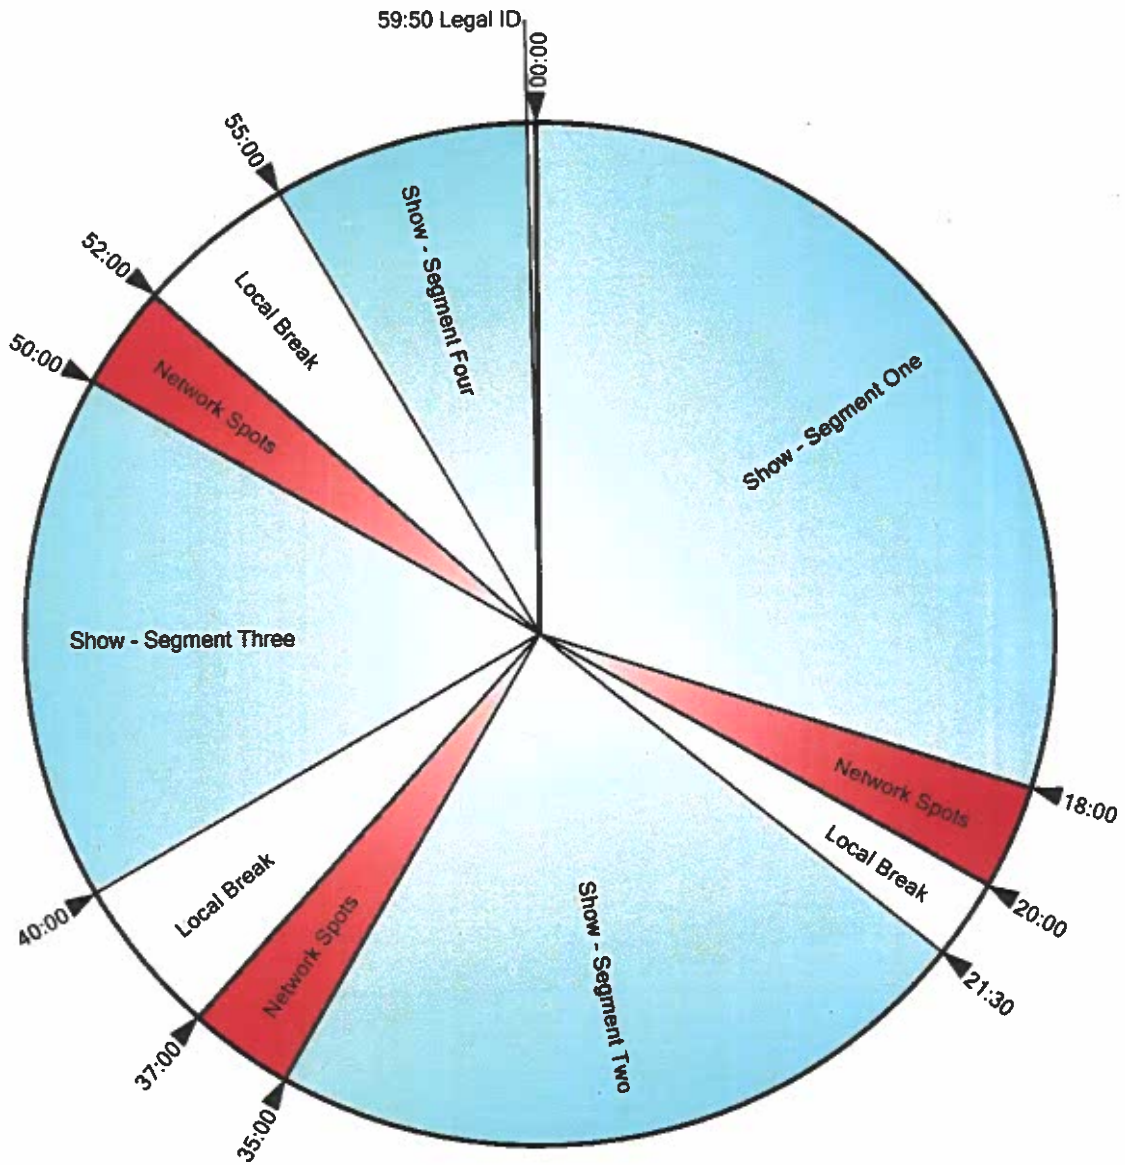

# Blue Clock (Live)

(Note: Add 7 seconds to all times to account for 7-second delay.)

Exception: Weekday 3pm ET hour begins 2:59:40pm

Exception: Weekday 4pm ET hour begins 3:58:00pm

**Bloomberg  
Radio**

# Blue Clock (Rec.)

(Note: Add 7 seconds to all times to account for 7-second delay.)

Affiliates can air commercials, local newscasts, or other content :00:00-:07:00

Affiliates can optionally air Bloomberg newscast :04:00-:07:00

# Red Clock

(Note: Add 7 seconds to all times to account for 7-second delay.)

(Clock identical to "Blue Clock (Live)" except show segment that begins at :21:30 runs 30-seconds longer, and break that follows is 30-seconds shorter.)

# Green Clock

(Note: Add 7 seconds to all times to account for 7-second delay.)

**Bloomberg  
Radio**