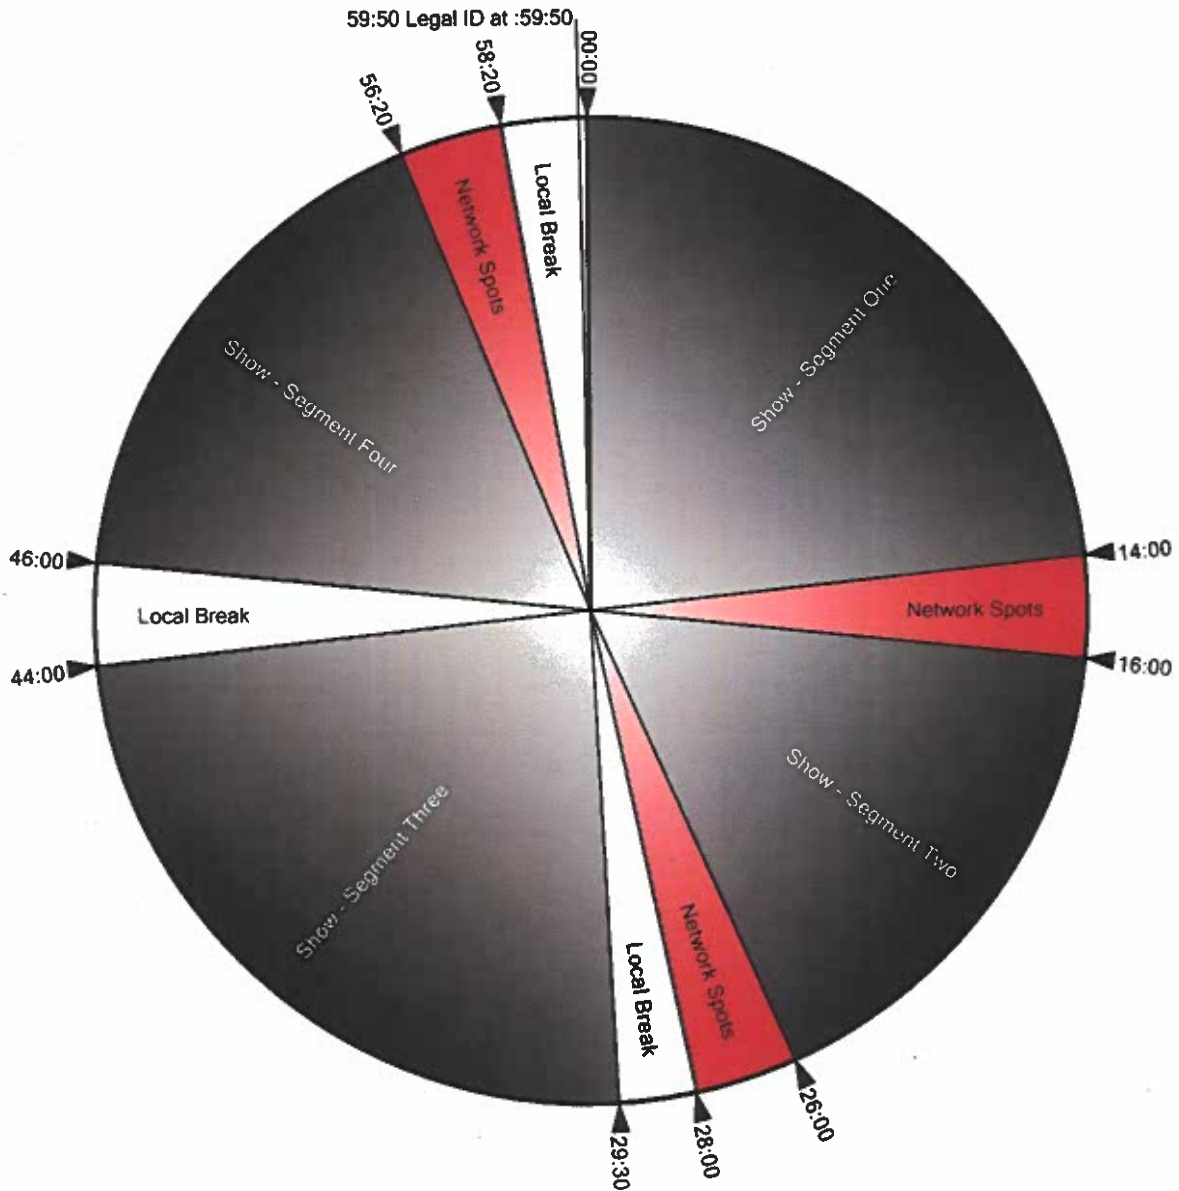

Black Clock

(Note: Add 7 seconds to all times to account for 7-second delay.)

(Exception: 7 AM ET hour begins at 6:59:40, preceded by Legal ID at 6:59:30)

**Bloomberg
Radio**