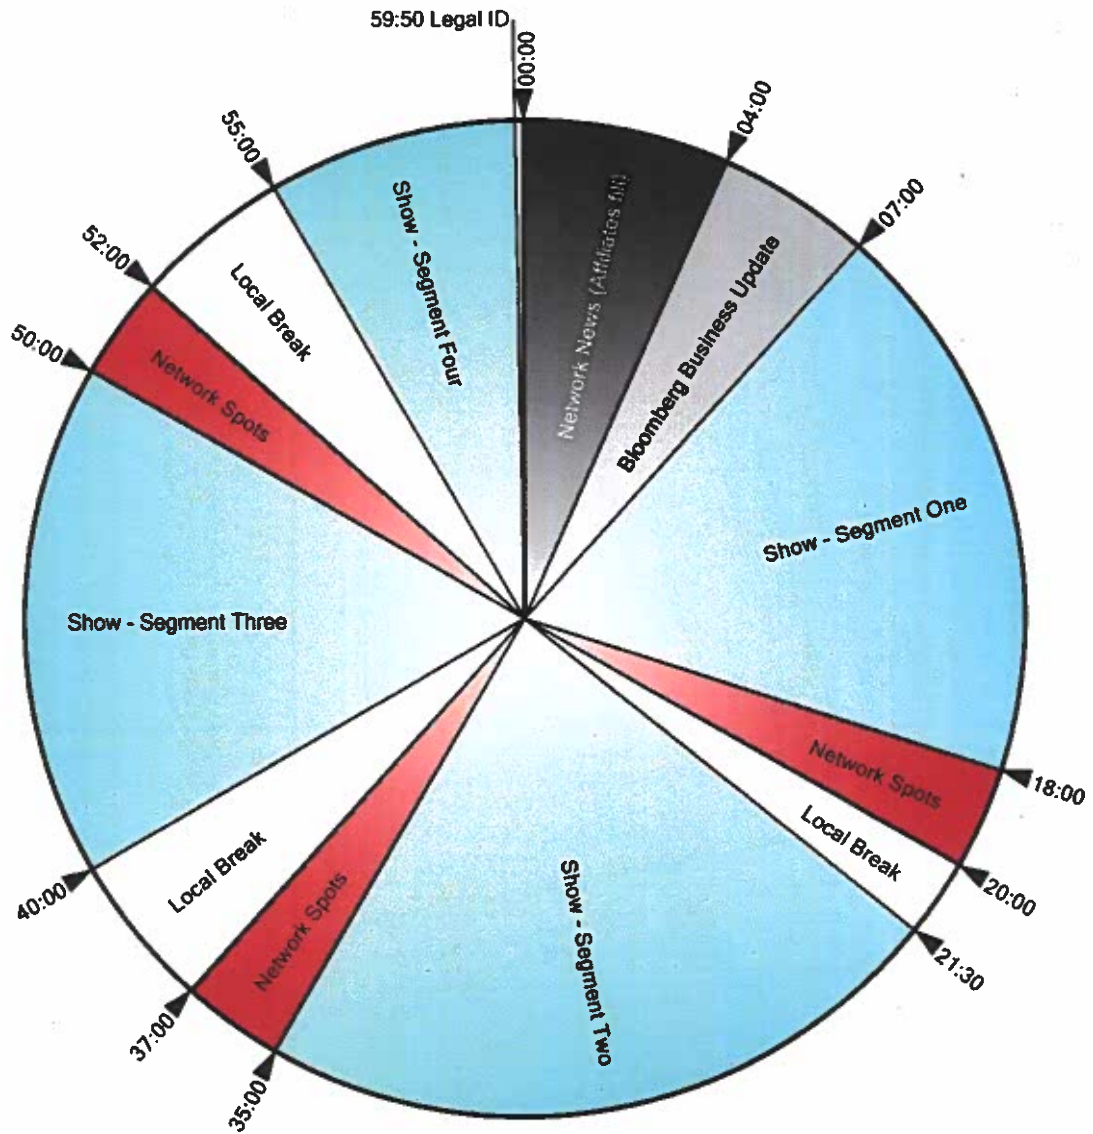

Blue Clock (Live)

(Note: Add 7 seconds to all times to account for 7-second delay.)

Exception: Weekday 3pm ET hour begins 2:59:40pm

Exception: Weekday 4pm ET hour begins 3:58:00pm

**Bloomberg
Radio**

Blue Clock (Rec.)

(Note: Add 7 seconds to all times to account for 7-second delay.)

Affiliates can air commercials, local newscasts, or other content :00:00-:07:00

Affiliates can optionally air Bloomberg newscast :04:00-:07:00

**Bloomberg
Radio**

Red Clock

(Note: Add 7 seconds to all times to account for 7-second delay.)

(Clock identical to "Blue Clock (Live)" except show segment that begins at :21:30 runs 30-seconds longer, and break that follows is 30-seconds shorter.)

**Bloomberg
Radio**

Black Clock

(Note: Add 7 seconds to all times to account for 7-second delay.)

(Exception: 7 AM ET hour begins at 6:59:40, preceded by Legal ID at 6:59:30)

**Bloomberg
Radio**

Green Clock