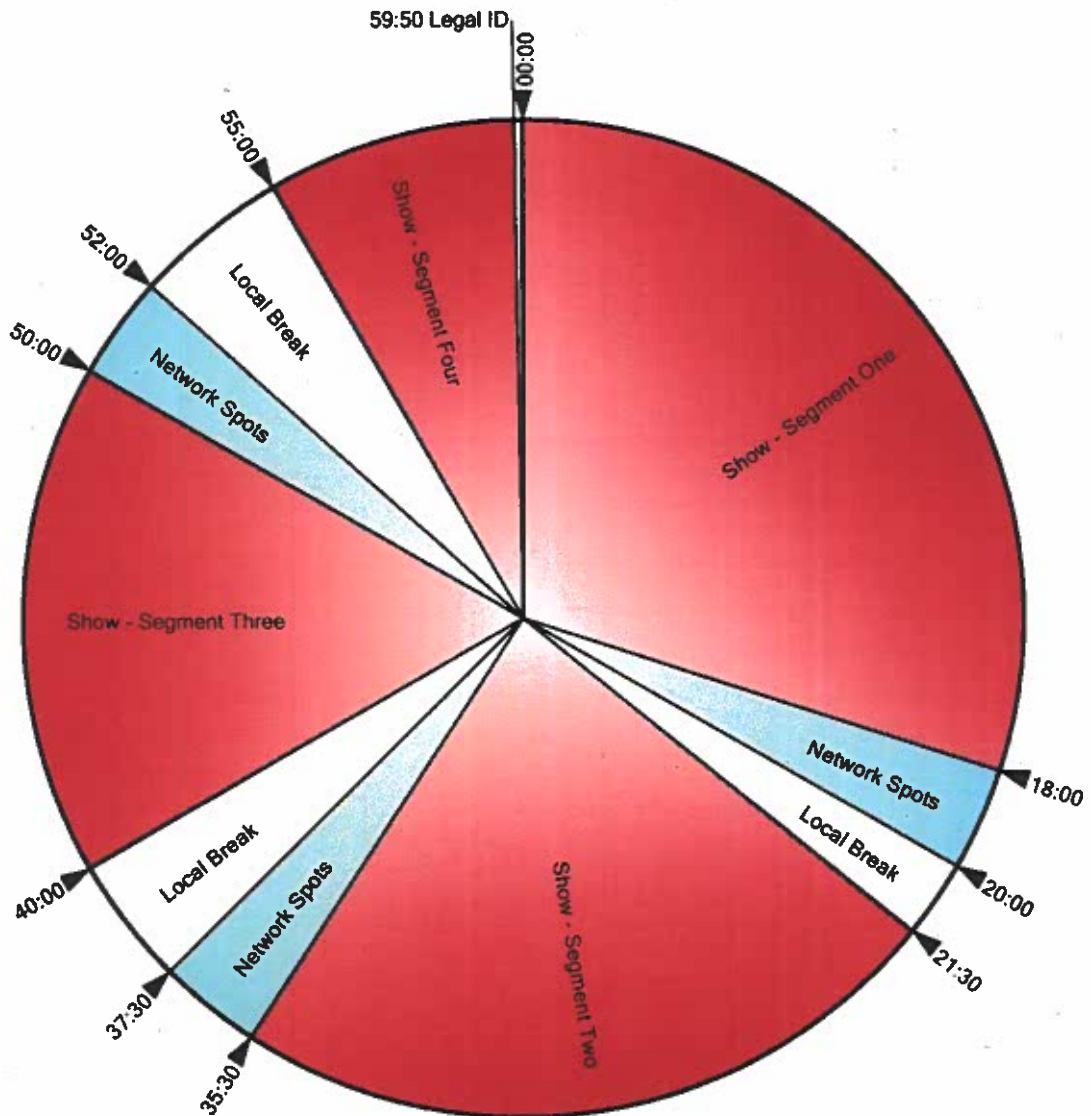

Blue Clock (Live)

(Note: Add 7 seconds to all times to account for 7-second delay.)

Exception: Weekday 3pm ET hour begins 2:59:40pm

Exception: Weekday 4pm ET hour begins 3:58:00pm

**Bloomberg
Radio**

Blue Clock (Rec.)

(Note: Add 7 seconds to all times to account for 7-second delay.)

Affiliates can air commercials, local newscasts, or other content :00:00-:07:00

Affiliates can optionally air Bloomberg newscast :04:00-:07:00

**Bloomberg
Radio**

Red Clock

(Note: Add 7 seconds to all times to account for 7-second delay.)

(Clock identical to "Blue Clock (Live)" except show segment that begins at :21:30 runs 30-seconds longer, and break that follows is 30-seconds shorter.)

**Bloomberg
Radio**

Black Clock

(Note: Add 7 seconds to all times to account for 7-second delay.)

(Exception: 7 AM ET hour begins at 6:59:40, preceded by Legal ID at 6:59:30)

**Bloomberg
Radio**

Green Clock