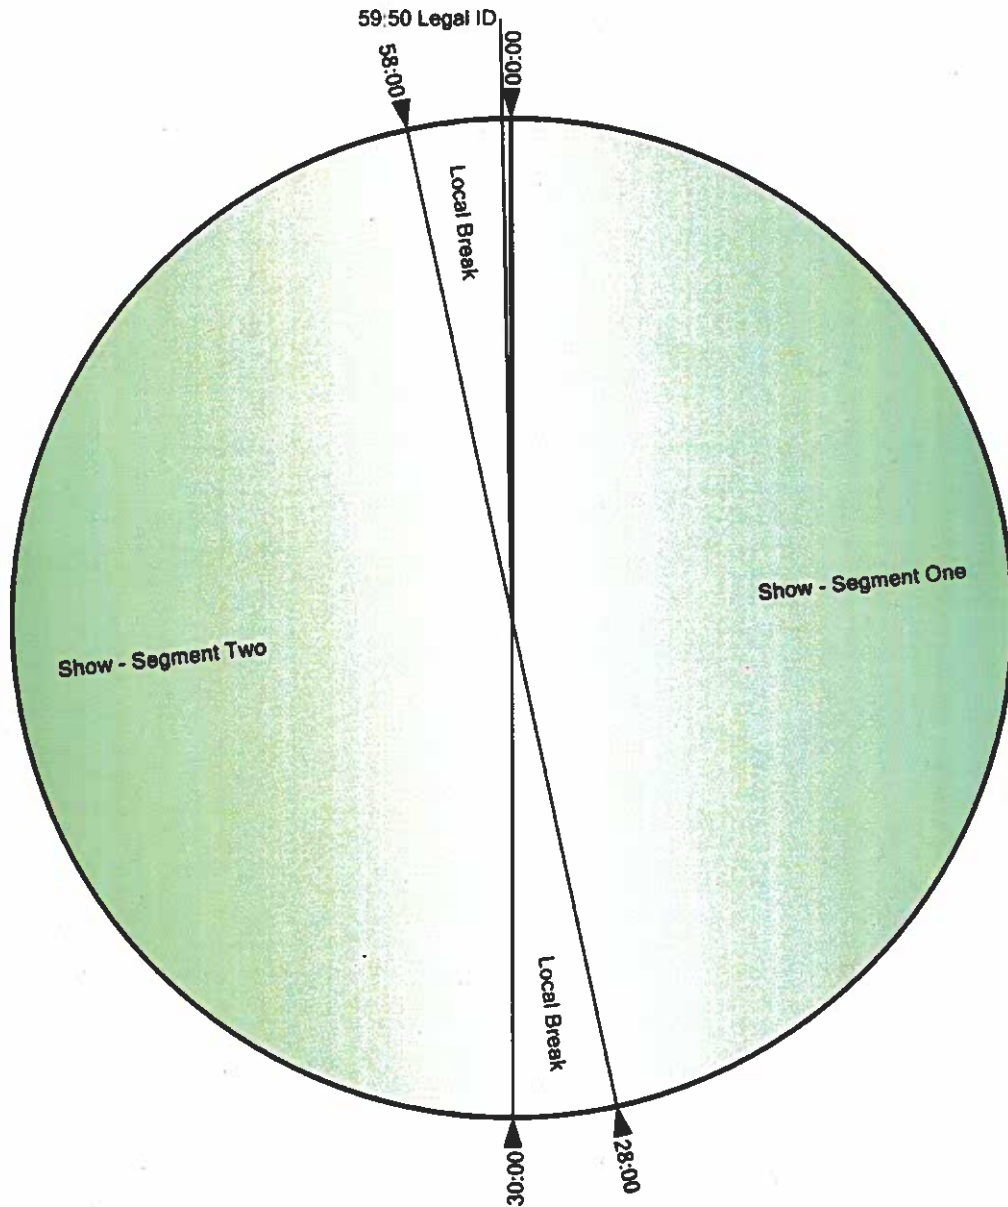

Blue Clock (Live)

(Note: Add 7 seconds to all times to account for 7-second delay.)

Exception: Weekday 3pm ET hour begins 2:59:40pm

Exception: Weekday 4pm ET hour begins 3:58:00pm

**Bloomberg
Radio**

Blue Clock (Rec.)

**Bloomberg
Radio**

Red Clock

(Note: Add 7 seconds to all times to account for 7-second delay.)

(Clock identical to "Blue Clock (Live)" except show segment that begins at :21:30 runs 30-seconds longer, and break that follows is 30-seconds shorter.)

**Bloomberg
Radio**

Black Clock

(Note: Add 7 seconds to all times to account for 7-second delay.)

(Exception: 7 AM ET hour begins at 6:59:40, preceded by Legal ID at 6:59:30)

**Bloomberg
Radio**

Green Clock

(Note: Add 7 seconds to all times to account for 7-second delay.)

**Bloomberg
Radio**