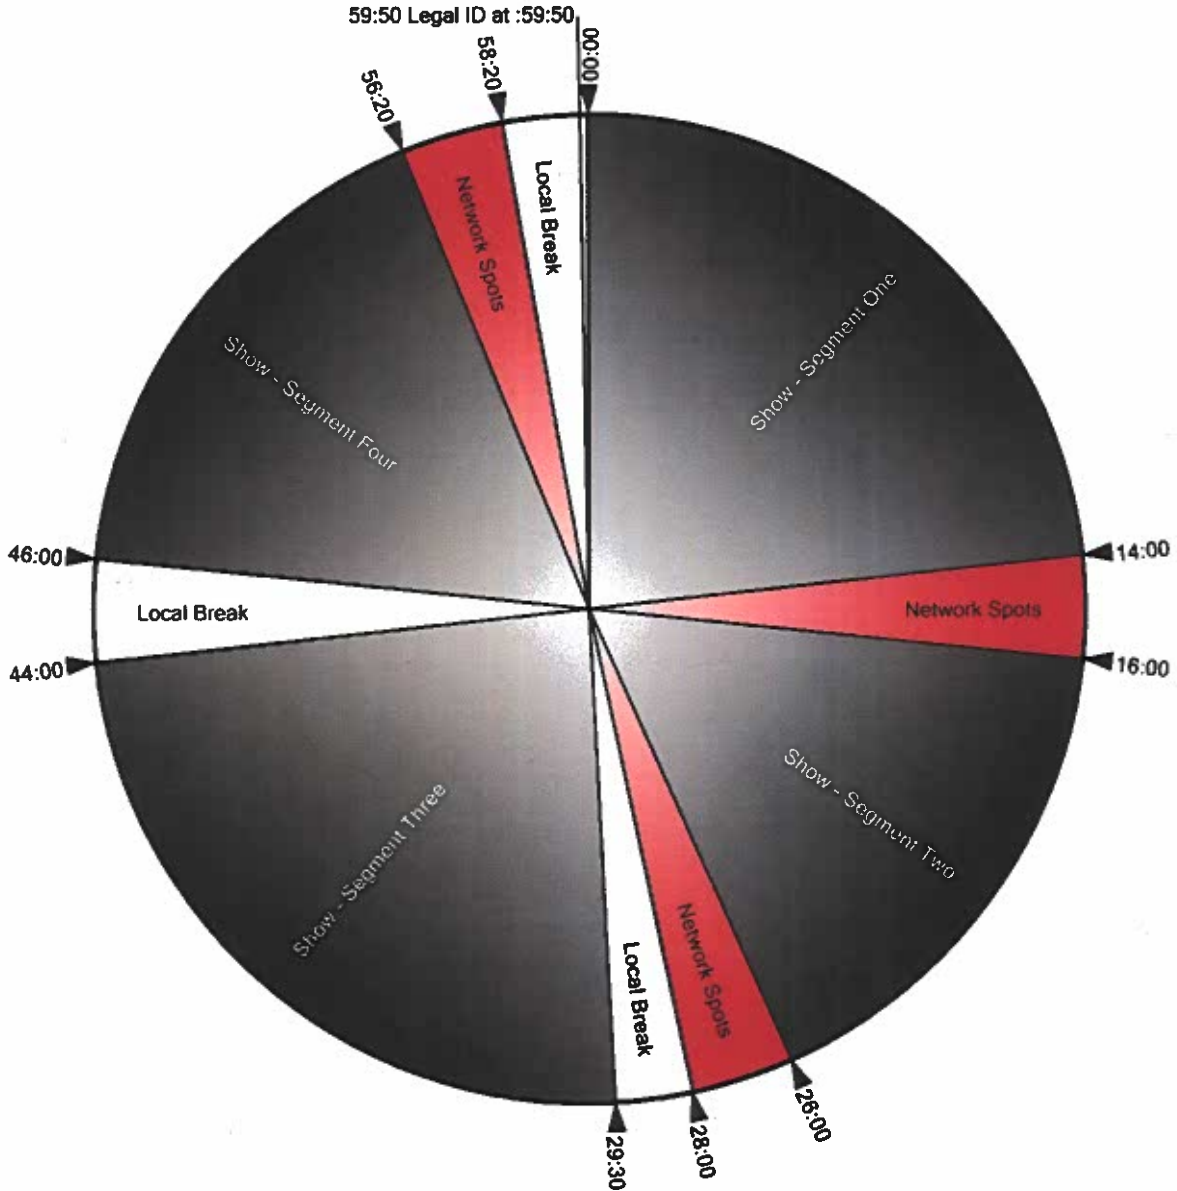

Blue Clock (Live)

(Note: Add 7 seconds to all times to account for 7-second delay.)

Exception: Weekday 3pm ET hour begins 2:59:40pm

Exception: Weekday 4pm ET hour begins 3:58:00pm

**Bloomberg
Radio**

Blue Clock (Rec.)

(Note: Add 7 seconds to all times to account for 7-second delay.)

Affiliates can air commercials, local newscasts, or other content :00:00-:07:00

Affiliates can optionally air Bloomberg newscast :04:00-:07:00

**Bloomberg
Radio**

Red Clock

(Note: Add 7 seconds to all times to account for 7-second delay.)

(Clock identical to "Blue Clock (Live)" except show segment that begins at :21:30 runs 30-seconds longer, and break that follows is 30-seconds shorter.)

**Bloomberg
Radio**

Black Clock

(Note: Add 7 seconds to all times to account for 7-second delay.)

(Exception: 7 AM ET hour begins at 6:59:40, preceded by Legal ID at 6:59:30)

**Bloomberg
Radio**

Green Clock