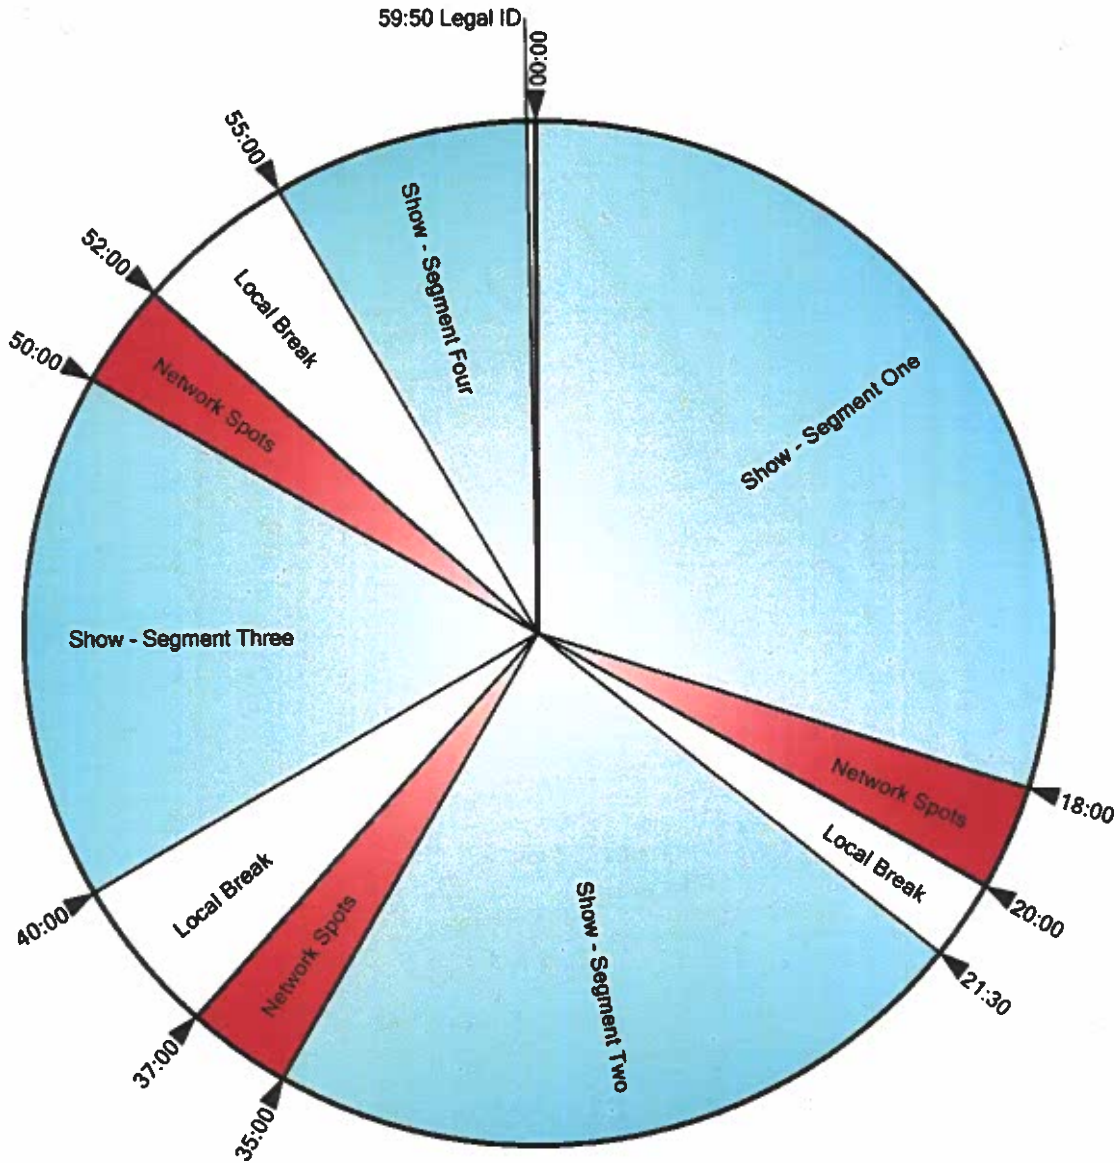

Blue Clock (Live)

(Note: Add 7 seconds to all times to account for 7-second delay.)

Exception: Weekday 3pm ET hour begins 2:59:40pm

Exception: Weekday 4pm ET hour begins 3:58:00pm

**Bloomberg
Radio**

Blue Clock (Rec.)

(Note: Add 7 seconds to all times to account for 7-second delay.)

Affiliates can air commercials, local newscasts, or other content :00:00-:07:00

Affiliates can optionally air Bloomberg newscast :04:00-:07:00

**Bloomberg
Radio**

Red Clock

(Note: Add 7 seconds to all times to account for 7-second delay.)

(Clock identical to "Blue Clock (Live)" except show segment that begins at :21:30 runs 30-seconds longer, and break that follows is 30-seconds shorter.)

**Bloomberg
Radio**

Black Clock

(Note: Add 7 seconds to all times to account for 7-second delay.)

(Exception: 7 AM ET hour begins at 6:59:40, preceded by Legal ID at 6:59:30)

**Bloomberg
Radio**

Green Clock