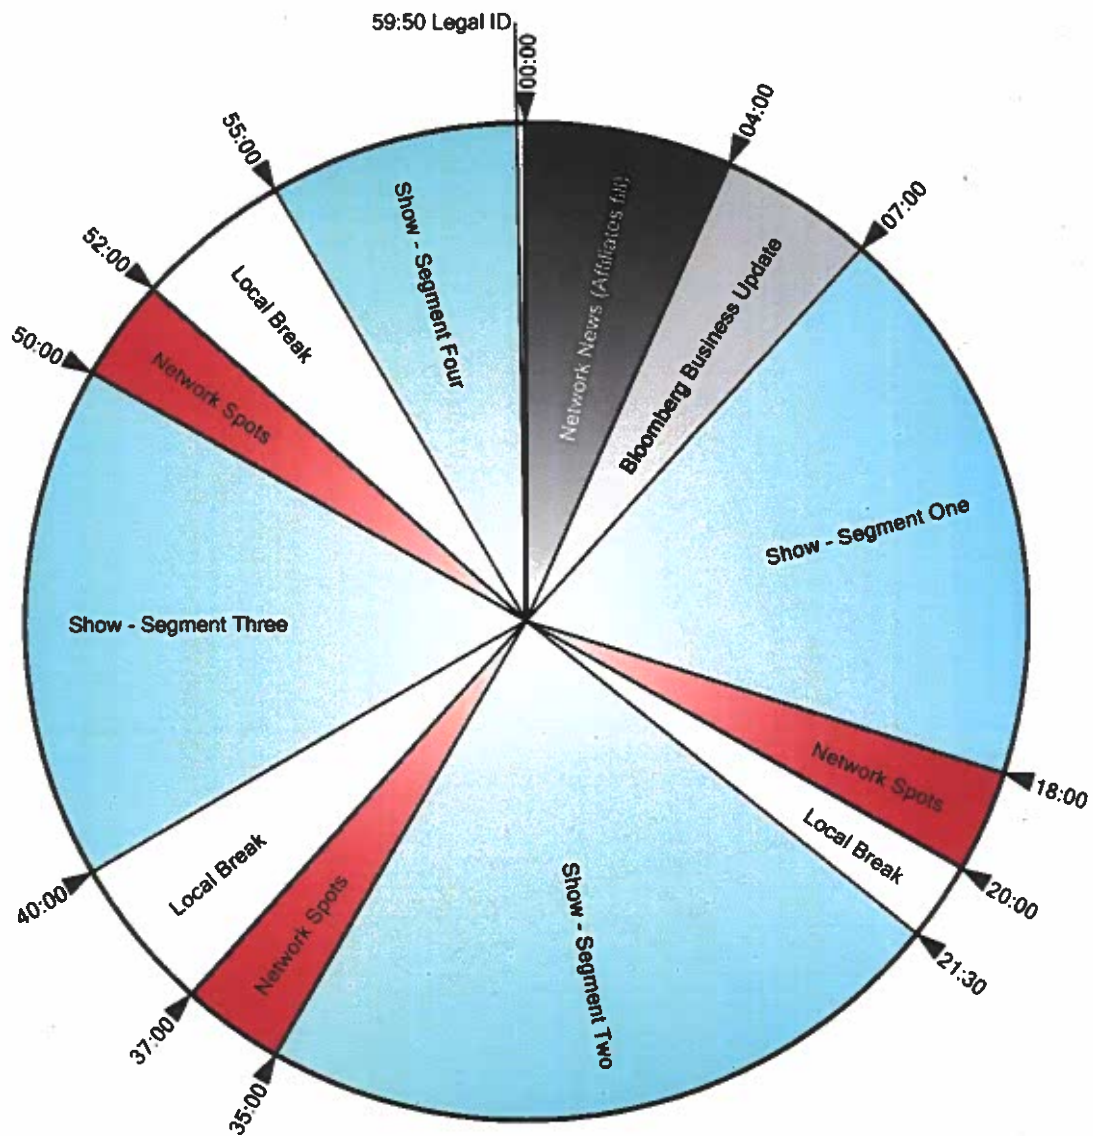

Blue Clock (Live)

(Note: Add 7 seconds to all times to account for 7-second delay.)

Exception: Weekday 4pm ET hour begins 3:58:00pm

**Bloomberg
Radio**

Blue Clock (Rec.)

(Note: Add 7 seconds to all times to account for 7-second delay.)

Affiliates can air commercials, local newscasts, or other content :00:00-:07:00

Affiliates can optionally air Bloomberg newscast :04:00-:07:00

**Bloomberg
Radio**

Red Clock

(Note: Add 7 seconds to all times to account for 7-second delay.)

(Clock identical to "Blue Clock (Live)" except show segment that begins at :21:30 runs 30-seconds longer, and break that follows is 30-seconds shorter.)

**Bloomberg
Radio**

Black Clock

(Note: Add 7 seconds to all times to account for 7-second delay.)

(Exception: 7 AM ET hour begins at 6:59:40, preceded by Legal ID at 6:59:30)

**Bloomberg
Radio**

Green Clock

(Note: Add 7 seconds to all times to account for 7-second delay.)

**Bloomberg
Radio**