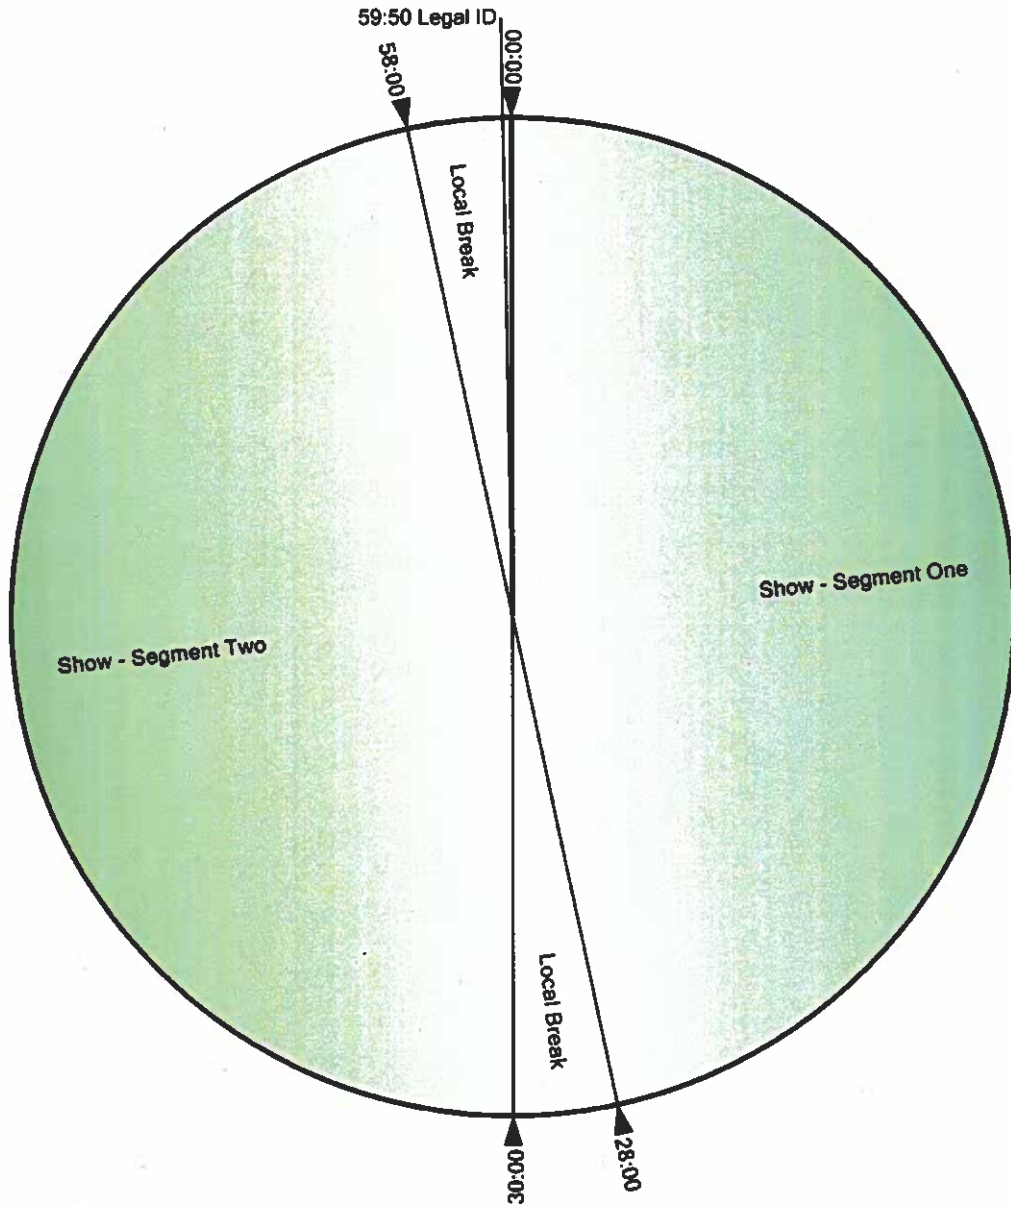

Blue Clock (Live)

(Note: Add 7 seconds to all times to account for 7-second delay.)

Exception: Weekday 4pm ET hour begins 3:58:00pm

**Bloomberg
Radio**

Blue Clock (Rec.)

(Note: Add 7 seconds to all times to account for 7-second delay.)

Affiliates can air commercials, local newscasts, or other content :00:00-:07:00

Affiliates can optionally air Bloomberg newscast :04:00-:07:00

**Bloomberg
Radio**

Red Clock

(Note: Add 7 seconds to all times to account for 7-second delay.)

(Clock identical to "Blue Clock (Live)" except show segment that begins at :21:30 runs 30-seconds longer, and break that follows is 30-seconds shorter.)

**Bloomberg
Radio**

Black Clock

(Note: Add 7 seconds to all times to account for 7-second delay.)

(Exception: 7 AM ET hour begins at 6:59:40, preceded by Legal ID at 6:59:30)

**Bloomberg
Radio**

Green Clock

(Note: Add 7 seconds to all times to account for 7-second delay.)

**Bloomberg
Radio**