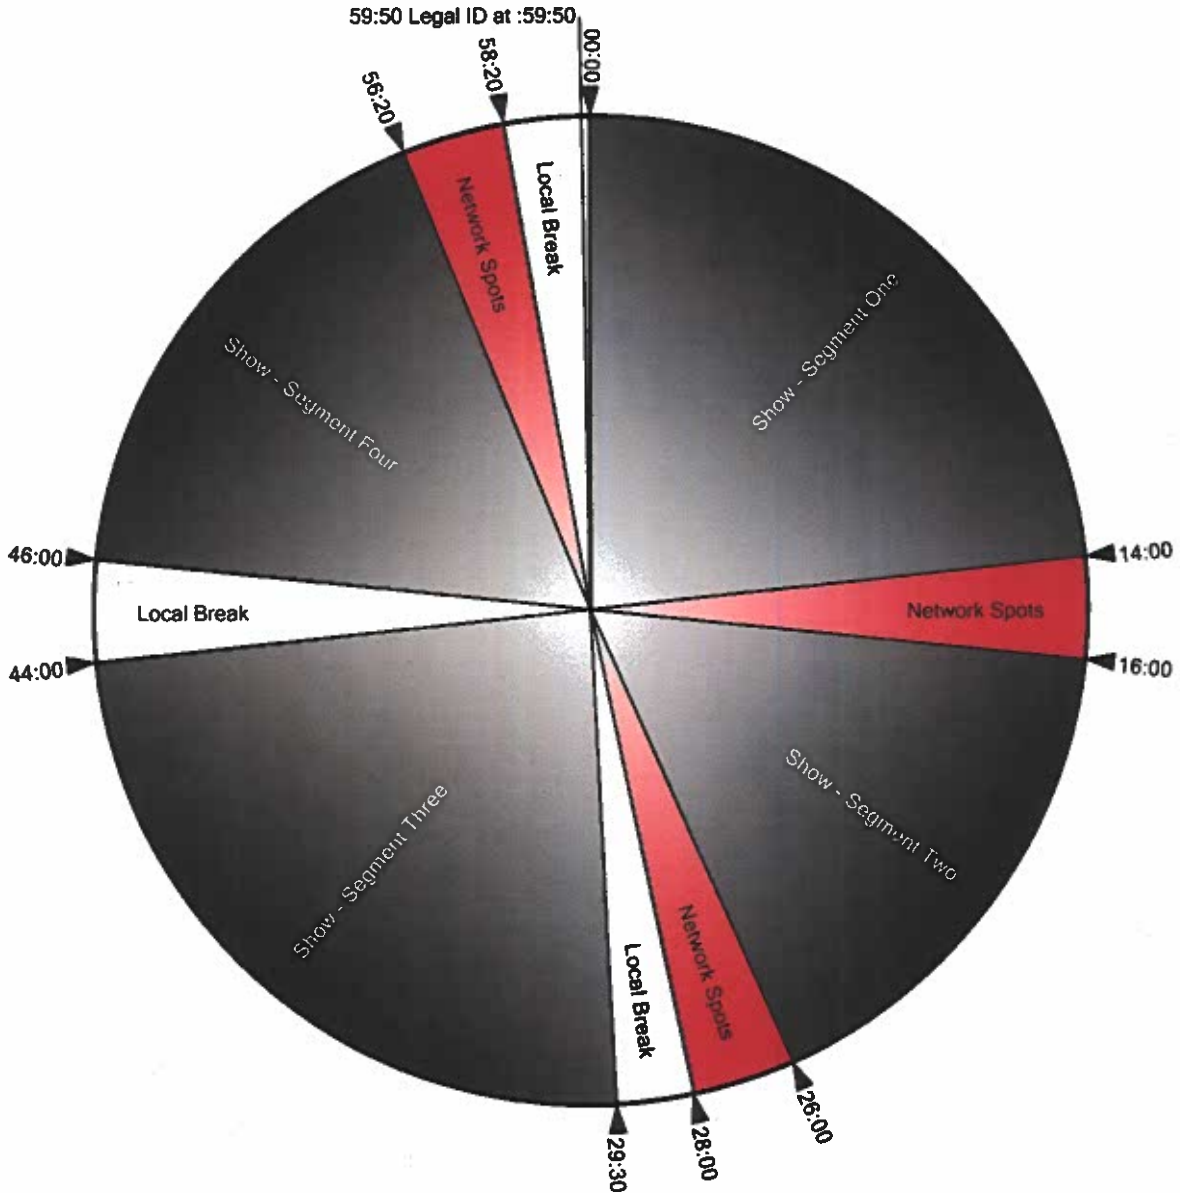

Blue Clock (Live)

(Note: Add 7 seconds to all times to account for 7-second delay.)

Exception: Weekday 4pm ET hour begins 3:58:00pm

**Bloomberg
Radio**

Blue Clock (Rec.)

(Note: Add 7 seconds to all times to account for 7-second delay.)

Affiliates can air commercials, local newscasts, or other content :00:00-:07:00

Affiliates can optionally air Bloomberg newscast :04:00-:07:00

**Bloomberg
Radio**

Red Clock

(Note: Add 7 seconds to all times to account for 7-second delay.)

(Clock identical to "Blue Clock (Live)" except show segment that begins at :21:30 runs 30-seconds longer, and break that follows is 30-seconds shorter.)

**Bloomberg
Radio**

Black Clock

(Note: Add 7 seconds to all times to account for 7-second delay.)

(Exception: 7 AM ET hour begins at 6:59:40, preceded by Legal ID at 6:59:30)

**Bloomberg
Radio**

Green Clock

(Note: Add 7 seconds to all times to account for 7-second delay.)

**Bloomberg
Radio**