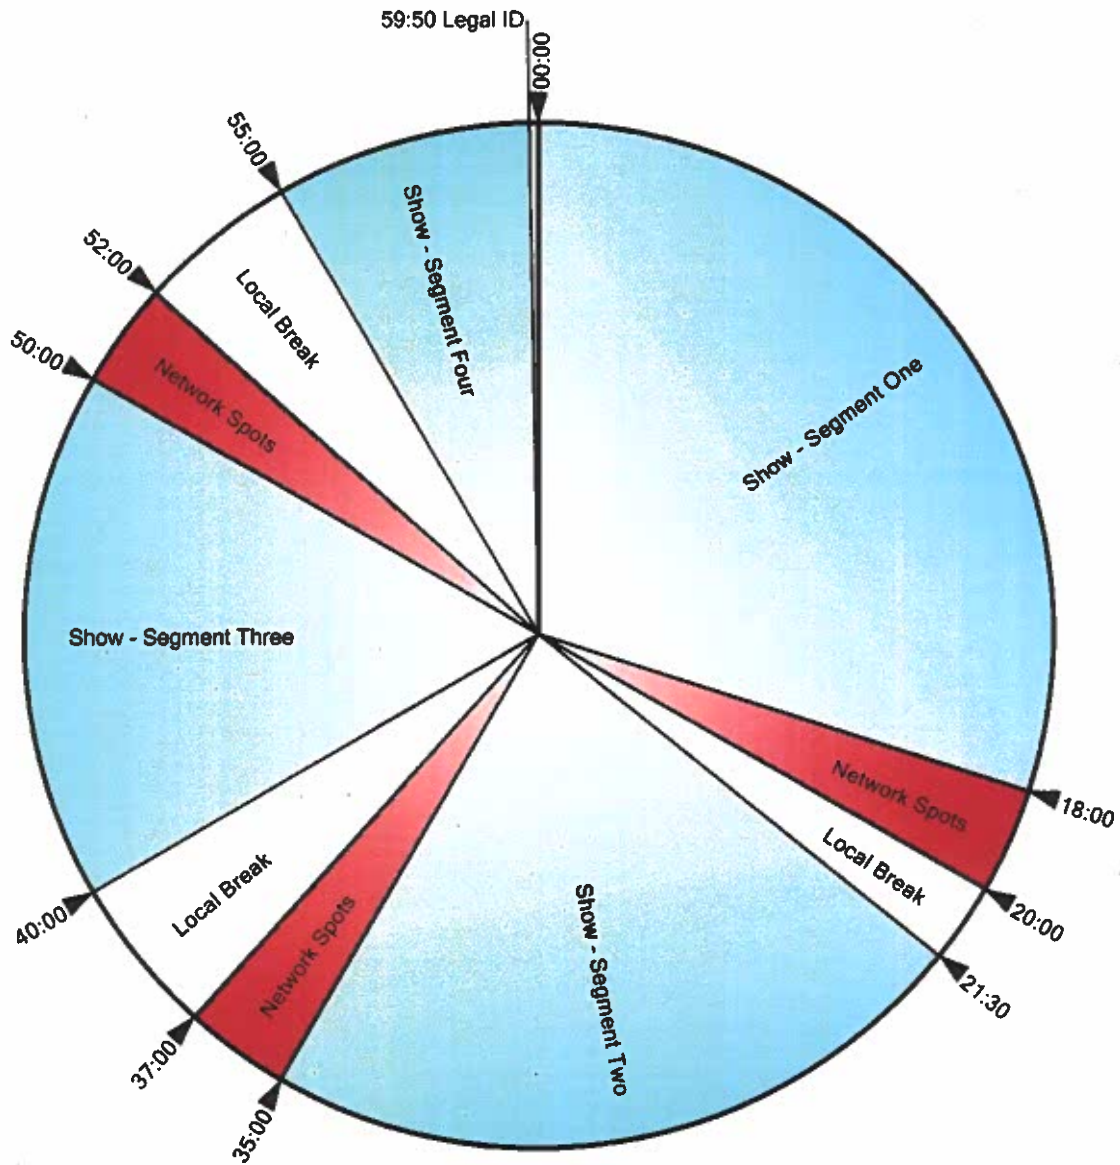

Blue Clock (Live)

(Note: Add 7 seconds to all times to account for 7-second delay.)

Exception: Weekday 4pm ET hour begins 3:58:00pm

**Bloomberg
Radio**

Blue Clock (Rec.)

(Note: Add 7 seconds to all times to account for 7-second delay.)

Affiliates can air commercials, local newscasts, or other content :00:00-:07:00

Affiliates can optionally air Bloomberg newscast :04:00-:07:00

**Bloomberg
Radio**

Red Clock

(Note: Add 7 seconds to all times to account for 7-second delay.)

(Clock identical to "Blue Clock (Live)" except show segment that begins at :21:30 runs 30-seconds longer, and break that follows is 30-seconds shorter.)

**Bloomberg
Radio**

Black Clock

(Note: Add 7 seconds to all times to account for 7-second delay.)

(Exception: 7 AM ET hour begins at 6:59:40, preceded by Legal ID at 6:59:30)

**Bloomberg
Radio**

Green Clock

(Note: Add 7 seconds to all times to account for 7-second delay.)

**Bloomberg
Radio**