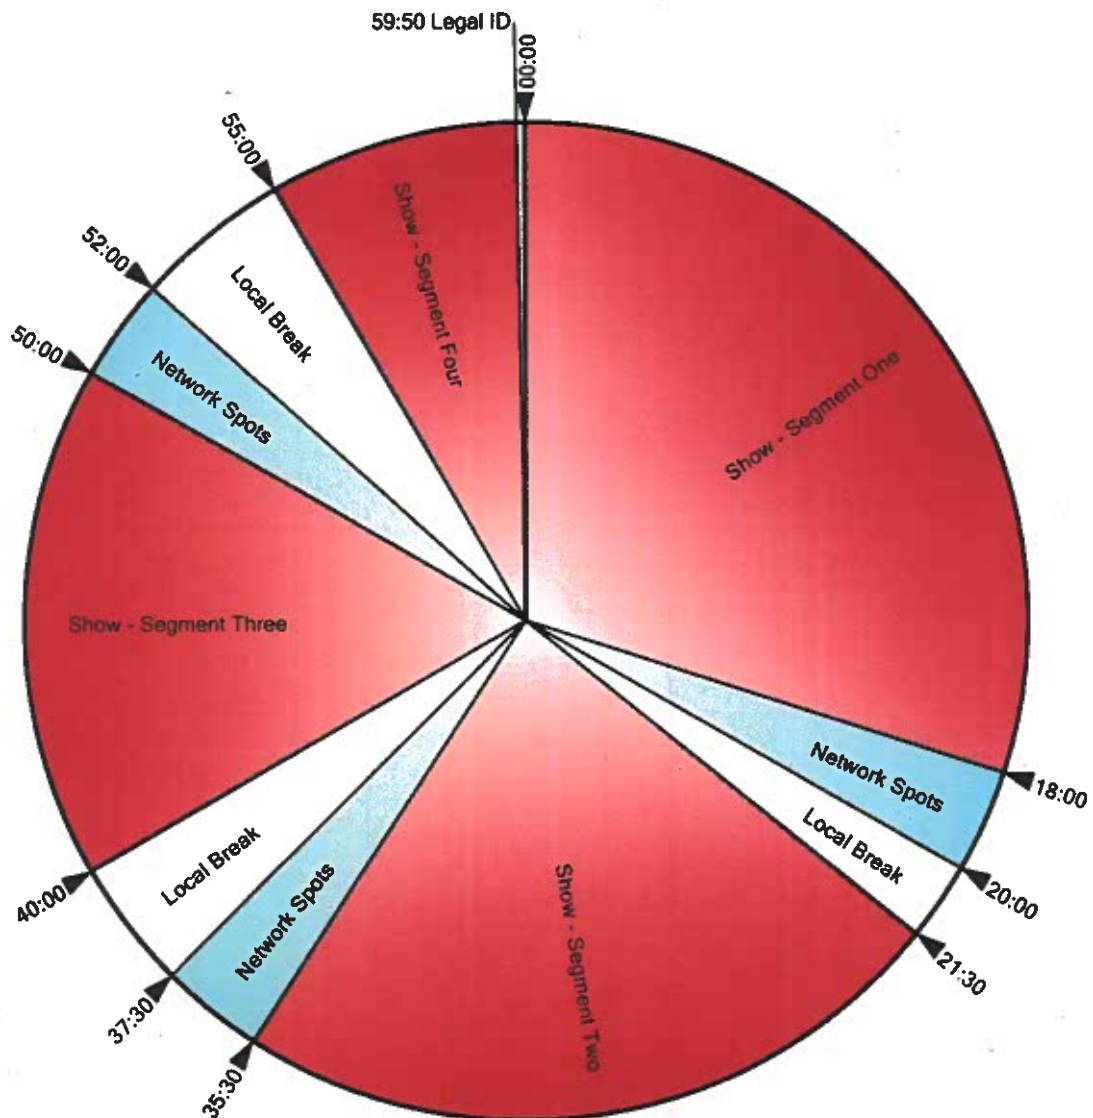

Blue Clock (Live)

(Note: Add 7 seconds to all times to account for 7-second delay.)

Exception: Weekday 4pm ET hour begins 3:58:00pm

**Bloomberg
Radio**

Blue Clock (Rec.)

(Note: Add 7 seconds to all times to account for 7-second delay.)

Affiliates can air commercials, local newscasts, or other content :00:00-:07:00

Affiliates can optionally air Bloomberg newscast :04:00-:07:00

**Bloomberg
Radio**

Red Clock

(Note: Add 7 seconds to all times to account for 7-second delay.)

(Clock identical to "Blue Clock (Live)" except show segment that begins at :21:30 runs 30-seconds longer, and break that follows is 30-seconds shorter.)

**Bloomberg
Radio**

Black Clock

(Note: Add 7 seconds to all times to account for 7-second delay.)