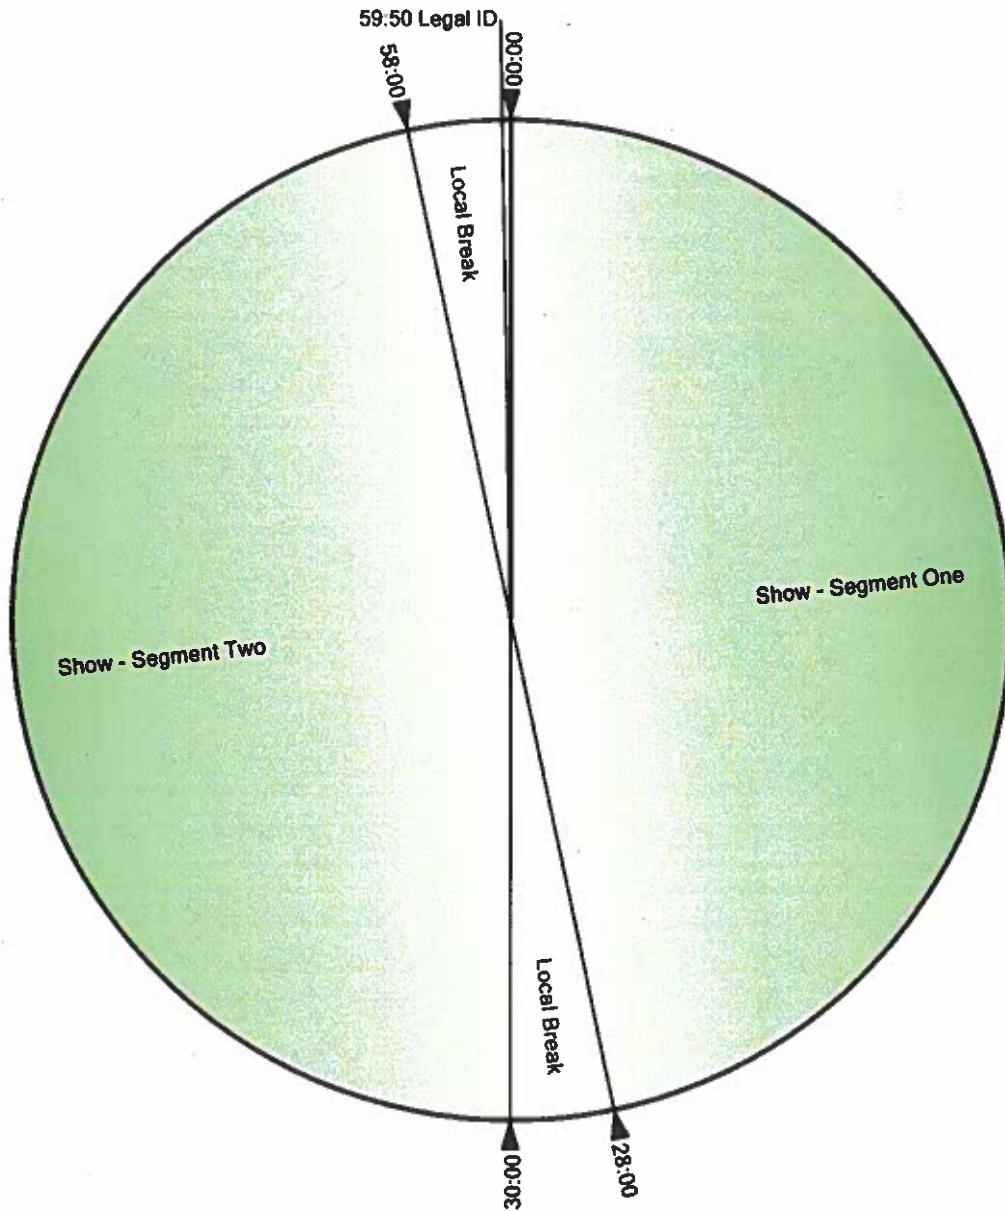

(Clock identical to "Blue Clock (Live)" except show segment that begins at :21:30 runs 30-seconds longer, and break that follows is 30-seconds shorter.)

(Exception: 5 AM ET hour begins at 4:59:40, preceded by Legal ID at 4:59:30)

**Bloomberg
Radio**

Black Clock

(Note: Add 7 seconds to all times to account for 7-second delay.)

(Exception: 7 AM ET hour begins at 6:59:40, preceded by Legal ID at 6:59:30)

**Bloomberg
Radio**

Green Clock

(Note: Add 7 seconds to all times to account for 7-second delay.)

**Bloomberg
Radio**