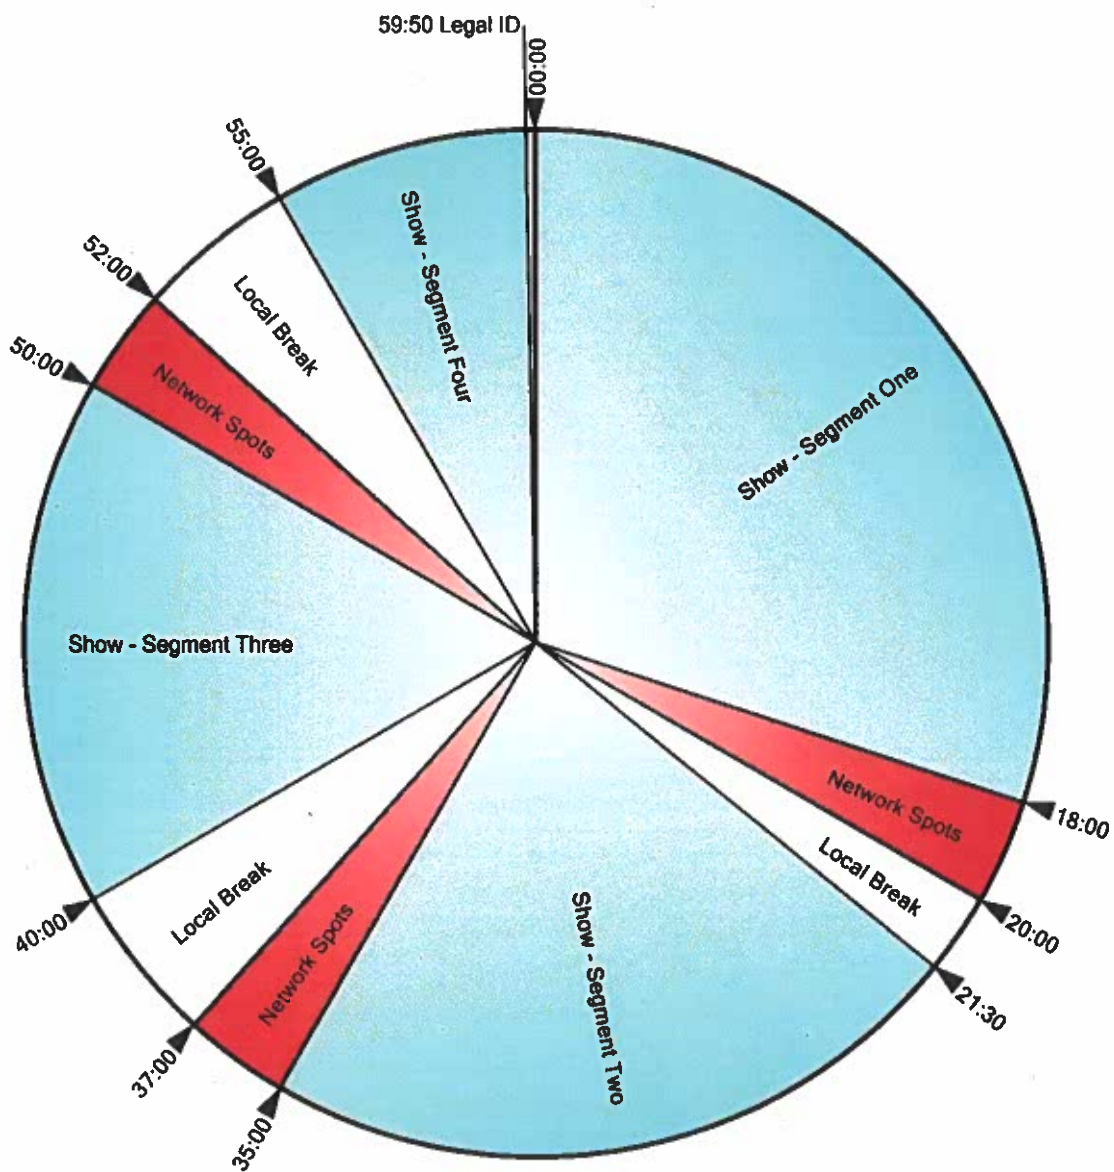

Blue Clock (Live)

(Note: Add 7 seconds to all times to account for 7-second delay.)

Exception: Weekday 4pm ET hour begins 3:58:00pm

**Bloomberg
Radio**

Blue Clock (Rec.)

(Note: Add 7 seconds to all times to account for 7-second delay.)

Affiliates can air commercials, local newscasts, or other content :00:00-:07:00

Affiliates can optionally air Bloomberg newscast :04:00-:07:00

**Bloomberg
Radio**

Red Clock

(Note: Add 7 seconds to all times to account for 7-second delay.)

(Clock identical to "Blue Clock (Live)" except show segment that begins at :21:30 runs 30-seconds longer, and break that follows is 30-seconds shorter.)

(Exception: 5 AM ET hour begins at 4:59:40, preceded by Legal ID at 4:59:30)

**Bloomberg
Radio**

Black Clock

(Note: Add 7 seconds to all times to account for 7-second delay.)

(Exception: 7 AM ET hour begins at 6:59:40, preceded by Legal ID at 6:59:30)

**Bloomberg
Radio**

Green Clock