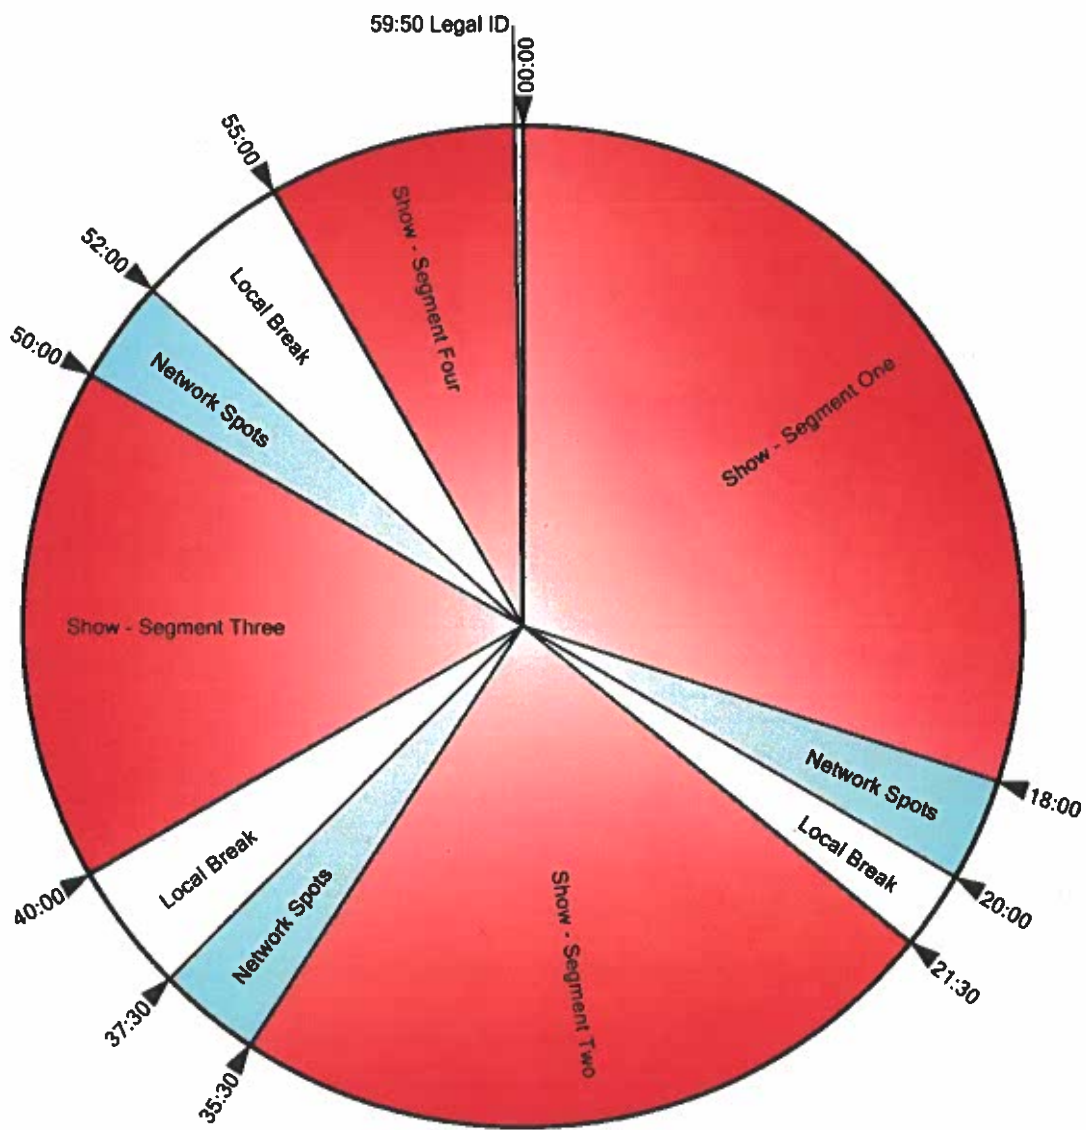

Blue Clock (Live)

(Note: Add 7 seconds to all times to account for 7-second delay.)

Exception: Weekday 4pm ET hour begins 3:58:00pm

**Bloomberg
Radio**

Blue Clock (Rec.)

(Note: Add 7 seconds to all times to account for 7-second delay.)

Affiliates can air commercials, local newscasts, or other content :00:00-:07:00

Affiliates can optionally air Bloomberg newscast :04:00-:07:00

**Bloomberg
Radio**

Red Clock

(Note: Add 7 seconds to all times to account for 7-second delay.)

(Clock identical to "Blue Clock (Live)" except show segment that begins at :21:30 runs 30-seconds longer, and break that follows is 30-seconds shorter.)

(Exception: 5 AM ET hour begins at 4:59:40, preceded by Legal ID at 4:59:30)

**Bloomberg
Radio**

Black Clock

(Note: Add 7 seconds to all times to account for 7-second delay.)

(Exception: 7 AM ET hour begins at 6:59:40, preceded by Legal ID at 6:59:30)

**Bloomberg
Radio**

Green Clock