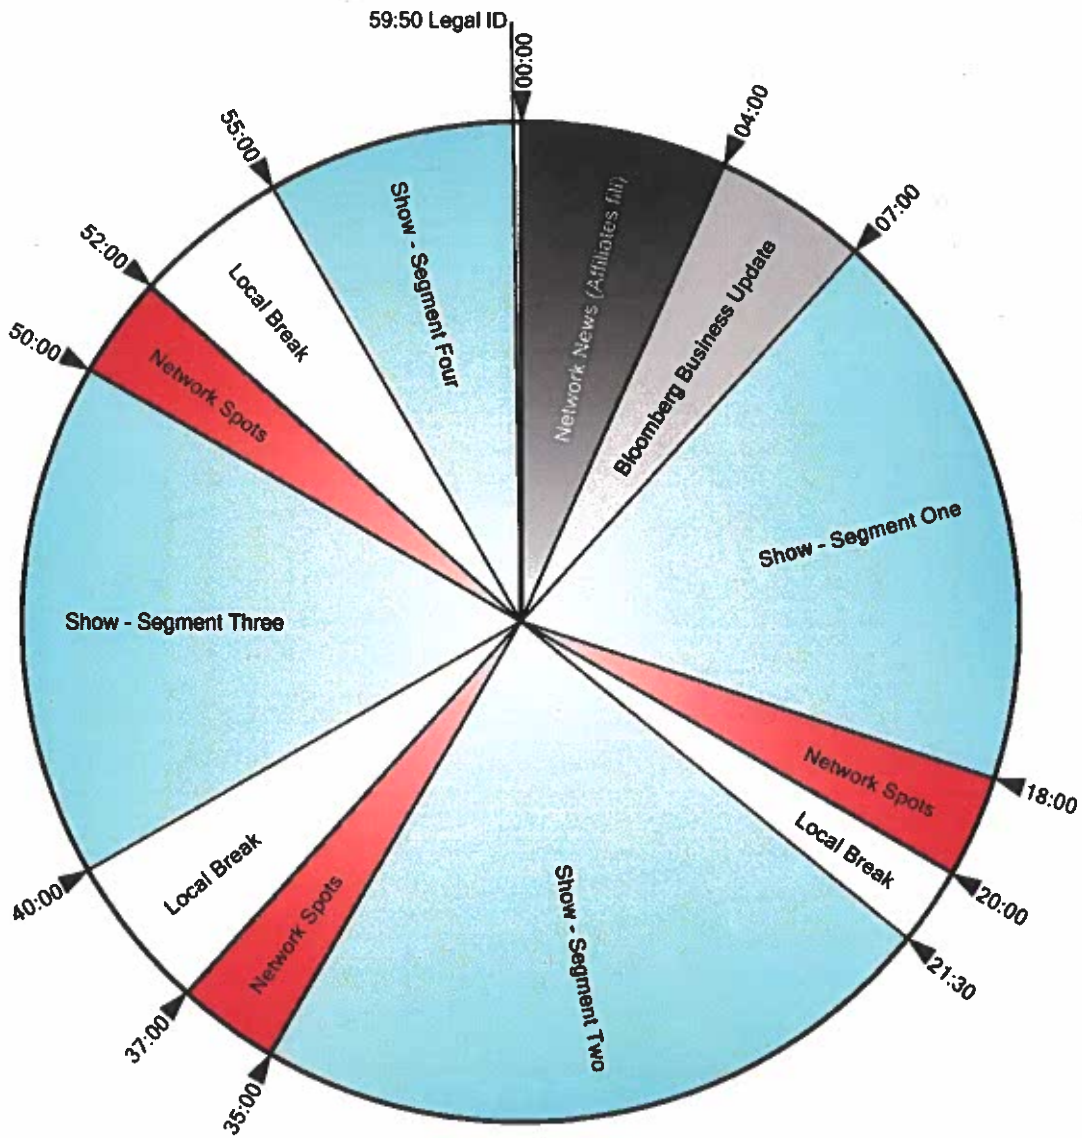

Blue Clock (Live)

(Note: Add 7 seconds to all times to account for 7-second delay.)

Exception: Weekday 4pm ET hour begins 3:58:00pm

**Bloomberg
Radio**

Blue Clock (Rec.)

(Note: Add 7 seconds to all times to account for 7-second delay.)

Affiliates can air commercials, local newscasts, or other content :00:00-:07:00

Affiliates can optionally air Bloomberg newscast :04:00-:07:00

**Bloomberg
Radio**

Red Clock

(Note: Add 7 seconds to all times to account for 7-second delay.)

(Clock identical to "Blue Clock (Live)" except show segment that begins at :21:30 runs 30-seconds longer, and break that follows is 30-seconds shorter.)

(Exception: 5 AM ET hour begins at 4:59:40, preceded by Legal ID at 4:59:30)

**Bloomberg
Radio**

Black Clock

(Note: Add 7 seconds to all times to account for 7-second delay.)

(Exception: 7 AM ET hour begins at 6:59:40, preceded by Legal ID at 6:59:30)

**Bloomberg
Radio**

Green Clock