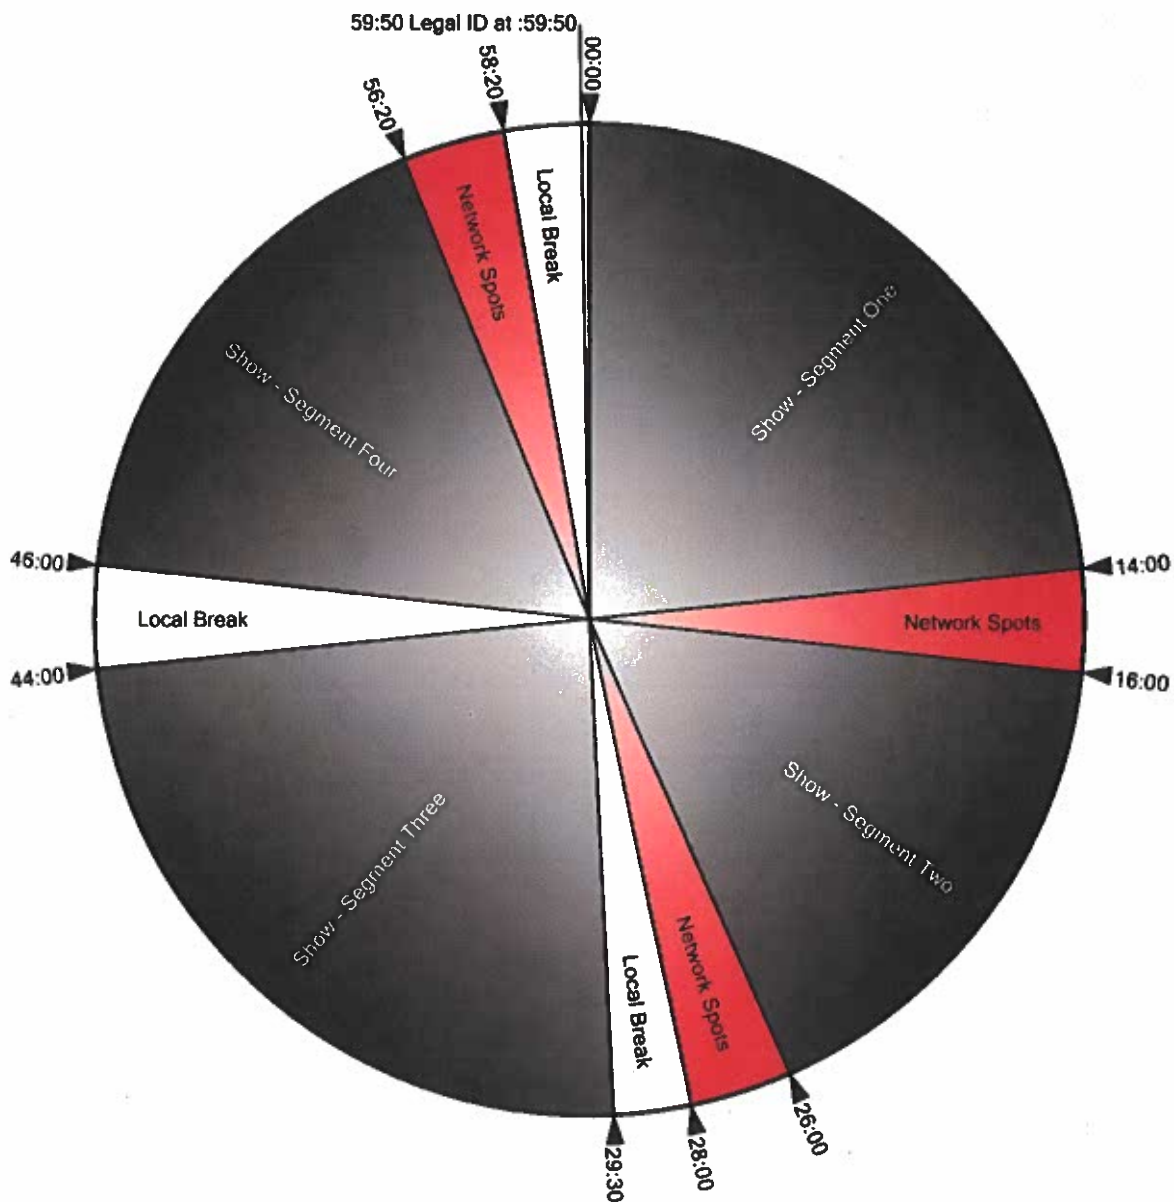

Blue Clock (Live)

(Note: Add 7 seconds to all times to account for 7-second delay.)

Exception: Weekday 4pm ET hour begins 3:58:00pm

**Bloomberg
Radio**

Blue Clock (Rec.)

(Note: Add 7 seconds to all times to account for 7-second delay.)

Affiliates can air commercials, local newscasts, or other content :00:00-:07:00

Affiliates can optionally air Bloomberg newscast :04:00-:07:00

**Bloomberg
Radio**

Red Clock

(Note: Add 7 seconds to all times to account for 7-second delay.)

(Clock identical to "Blue Clock (Live)" except show segment that begins at :21:30 runs 30-seconds longer, and break that follows is 30-seconds shorter.)

(Exception: 5 AM ET hour begins at 4:59:40, preceded by Legal ID at 4:59:30)

**Bloomberg
Radio**

Black Clock

(Note: Add 7 seconds to all times to account for 7-second delay.)

(Exception: 7 AM ET hour begins at 6:59:40, preceded by Legal ID at 6:59:30)

**Bloomberg
Radio**

Green Clock