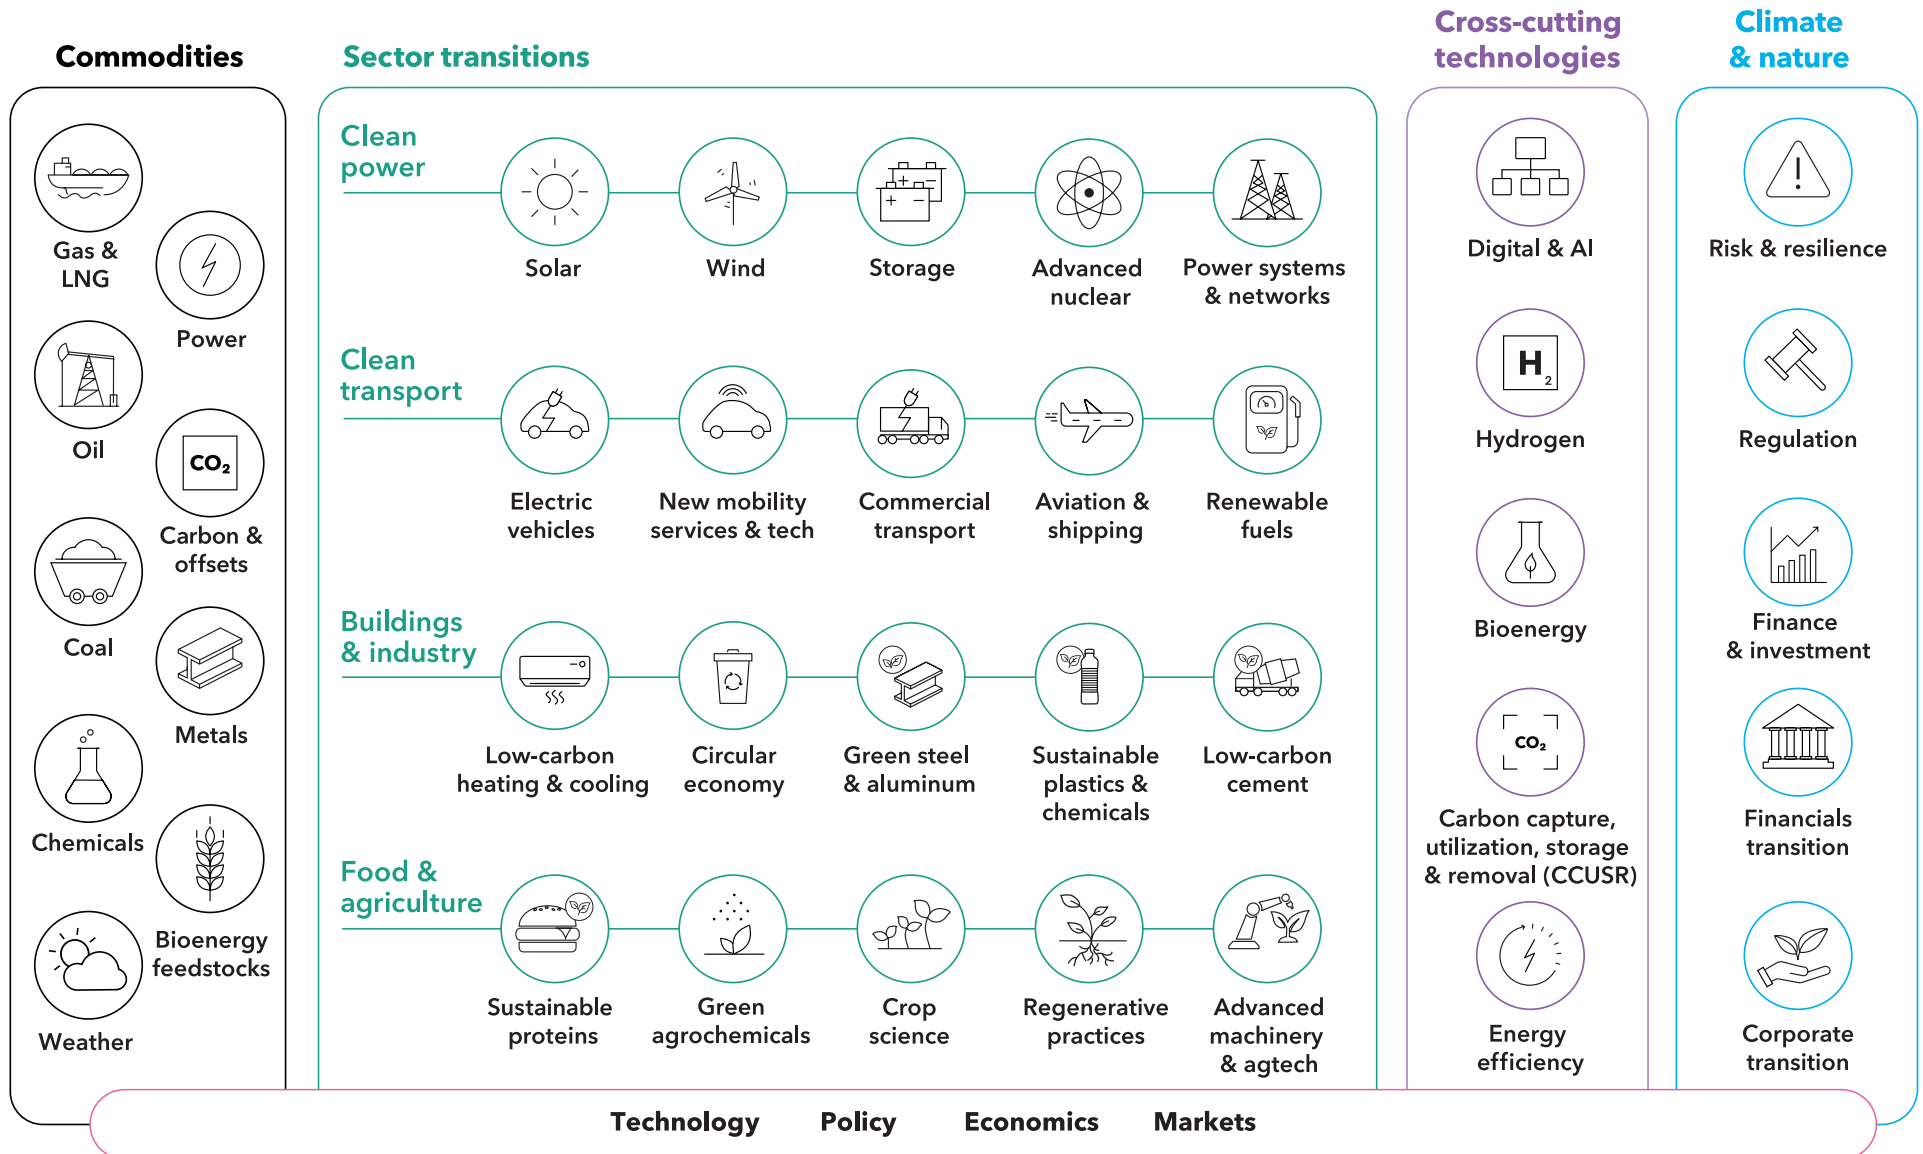

BNEF coverage

BloombergNEF (BNEF) is a strategic research provider covering global commodity markets and the disruptive technologies driving the transition to a low-carbon economy.

Our expert coverage assesses pathways for the power, transport, industry, buildings and agriculture sectors to adapt to the energy transition.